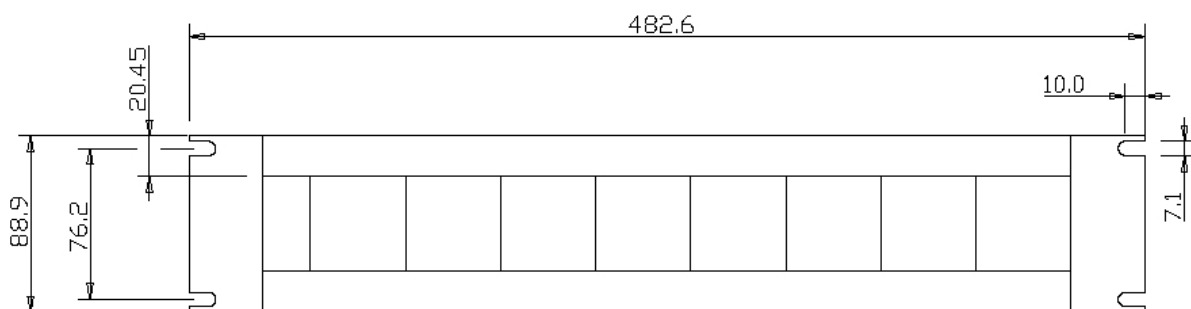

2U Rack Mounting Facia SM24 Mosaic Mimic System

Data Sheet
RM02

2U Rack Mounting Facia

Standard utilising 24 x 24 mm tiles

(24 x 48 and 48 x 48 mm simulated tiles can be used in any combination allowing accommodation of large barrel switches or industrial pattern pushbuttons)

Alternative utilising 24 x 48 and 48 x 48 mm tiles

©TEW 2008. All rights reserved. This is the property of TEW. Unless you obtain the express written permission of TEW, no part shall be used, reproduced, divulged or made available to any third party and disclosure to you does not confer any right or licence.