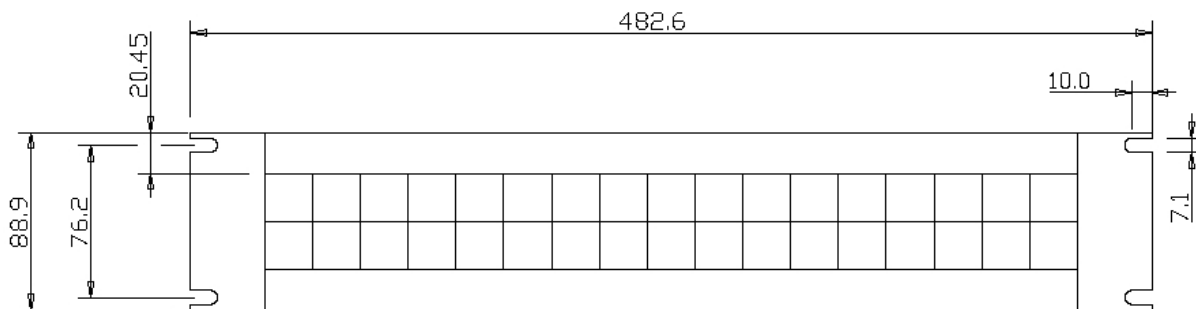

2U Rack Mounting Facia SM24 Mosaic Mimic System

Data Sheet
RM02

2U Rack Mounting Facia

Standard utilising 24 x 24 mm tiles

(24 x 48 and 48 x 48 mm simulated tiles can be used in any combination allowing accommodation of large barrel switches or industrial pattern pushbuttons)

Alternative utilising 24 x 48 and 48 x 48 mm tiles

©TEW 2008. All rights reserved. This is the property of TEW. Unless you obtain the express written permission of TEW, no part shall be used, reproduced, divulged or made available to any third party and disclosure to you does not confer any right or licence.