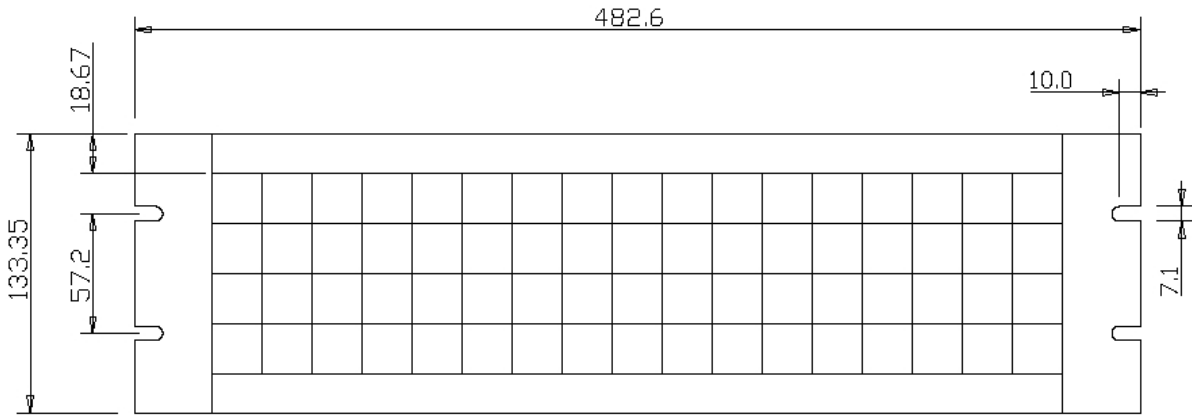

3U Rack Mounting Facia
SM24 Mosaic Mimic System

Data Sheet
RM03

3U Rack Mounting Facia

Standard utilising 24 x 24 mm tiles

(24 x 48 and 48 x 48 mm simulated tiles can be used in any combination allowing accommodation of large barrel switches or industrial pattern pushbuttons)

Alternative utilising 24 x 48 and 48 x 48 mm tiles

©TEW 2008. All rights reserved. This is the property of TEW. Unless you obtain the express written permission of TEW, no part shall be used, reproduced, divulged or made available to any third party and disclosure to you does not confer any right or licence.