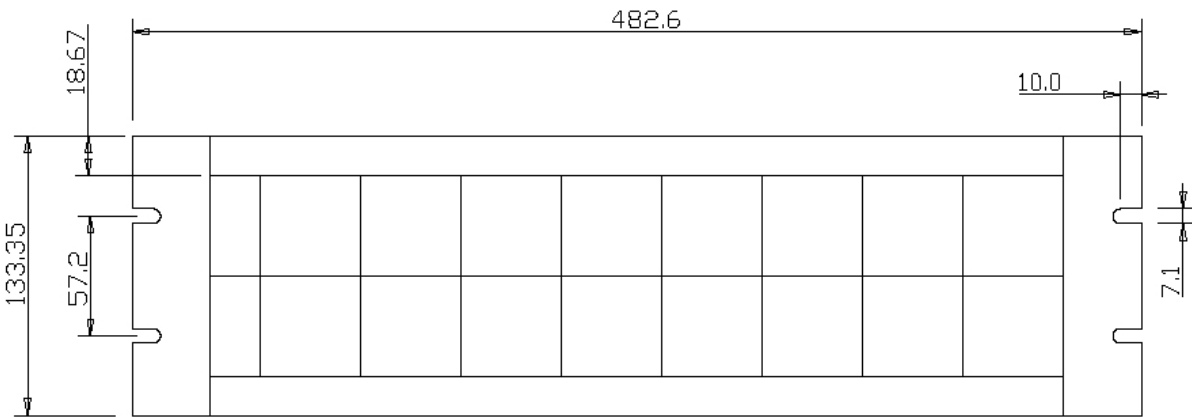

3U Rack Mounting Facia
SM24 Mosaic Mimic System

Data Sheet
RM03

3U Rack Mounting Facia

Standard utilising 24 x 24 mm tiles

(24 x 48 and 48 x 48 mm simulated tiles can be used in any combination allowing accommodation of large barrel switches or industrial pattern pushbuttons)

Alternative utilising 24 x 48 and 48 x 48 mm tiles

©TEW 2008. All rights reserved. This is the property of TEW. Unless you obtain the express written permission of TEW, no part shall be used, reproduced, divulged or made available to any third party and disclosure to you does not confer any right or licence.