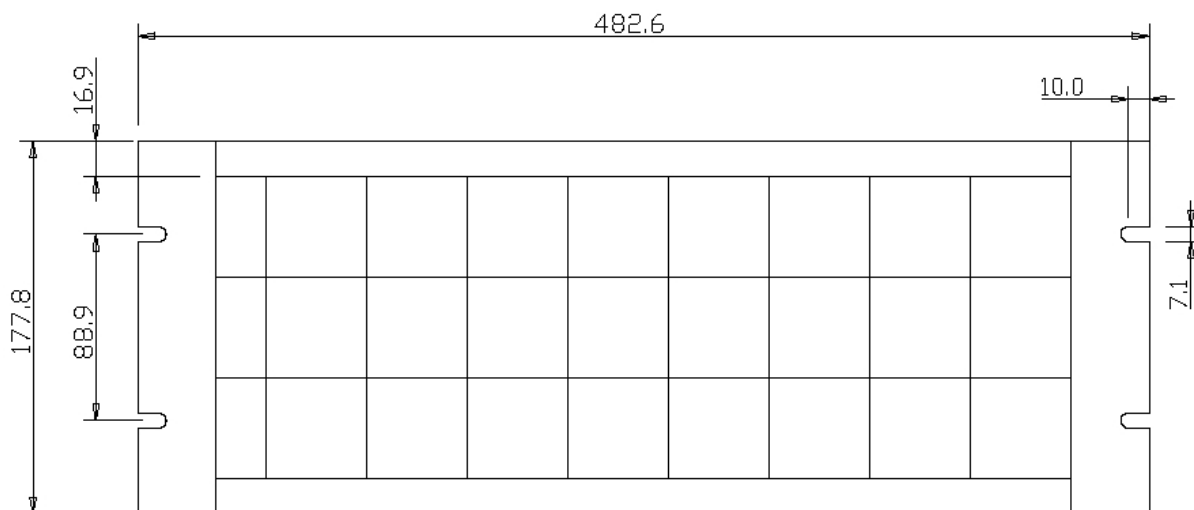

4U Rack Mounting Facia  
SM24 Mosaic Mimic System

4U Rack Mounting Facia

Standard utilising 24 x 24 mm tiles

(24 x 48 and 48 x 48 mm simulated tiles can be used in any combination allowing accommodation of large barrel switches or industrial pattern pushbuttons)

Alternative utilising 24 x 48 and 48 x 48 mm tiles

©TEW 2008. All rights reserved. This is the property of TEW. Unless you obtain the express written permission of TEW, no part shall be used, reproduced, divulged or made available to any third party and disclosure to you does not confer any right or licence.