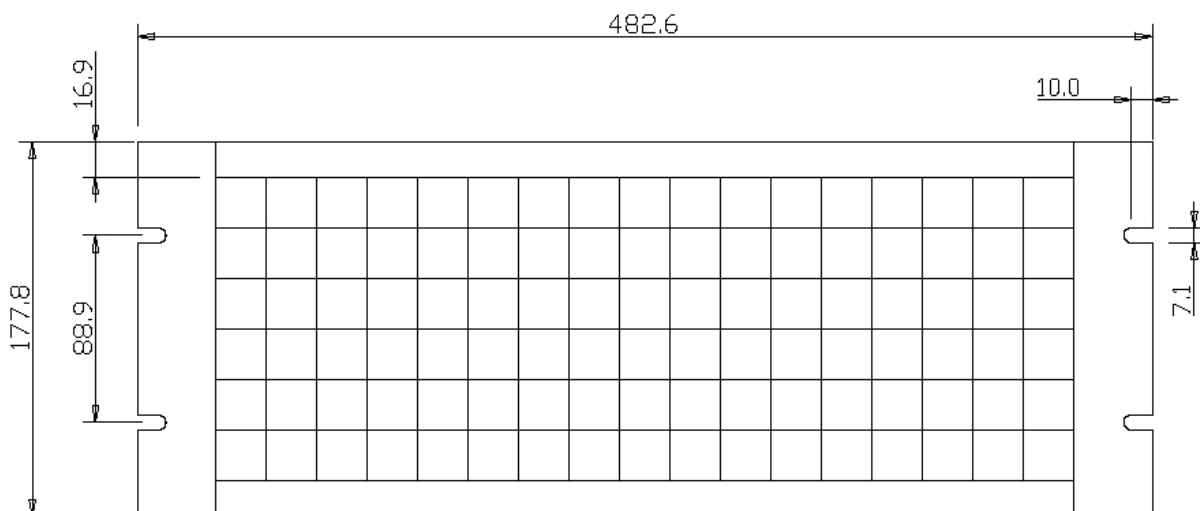

4U Rack Mounting Facia  
SM24 Mosaic Mimic System

4U Rack Mounting Facia

Standard utilising 24 x 24 mm tiles

(24 x 48 and 48 x 48 mm simulated tiles can be used in any combination allowing accommodation of large barrel switches or industrial pattern pushbuttons)

Alternative utilising 24 x 48 and 48 x 48 mm tiles

©TEW 2008. All rights reserved. This is the property of TEW. Unless you obtain the express written permission of TEW, no part shall be used, reproduced, divulged or made available to any third party and disclosure to you does not confer any right or licence.