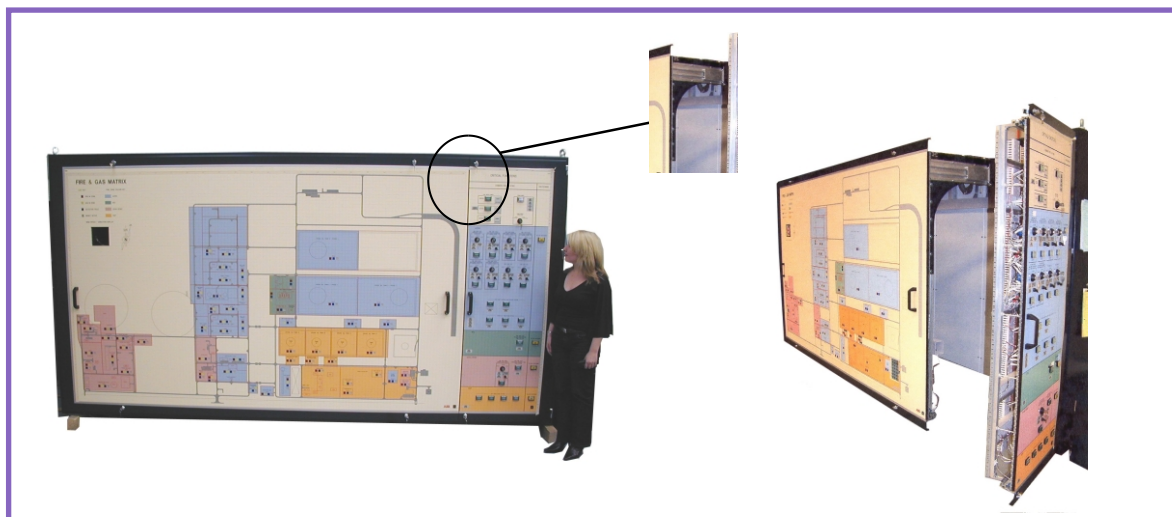

Where space is limited within a plant / control room, or for structural security with installations typically onboard an offshore rig we provide the following cost effective, practical and safe solutions for gaining internal access from the front of a control panel.

Gas Strut Assist

Safety stays are fitted as a standard feature to every assembly.

Mosaic Cassette

The panel front in which the display facia is fitted has the facility to be withdrawn from the panel upon telescopic slides mounted at a high level. This facility enables maintenance to be carried out to the rear of the display facia and/or on the equipment mounted internally within the panel. Opening and closing of the front facia is a 'one man' operation, even for facias several metres wide.