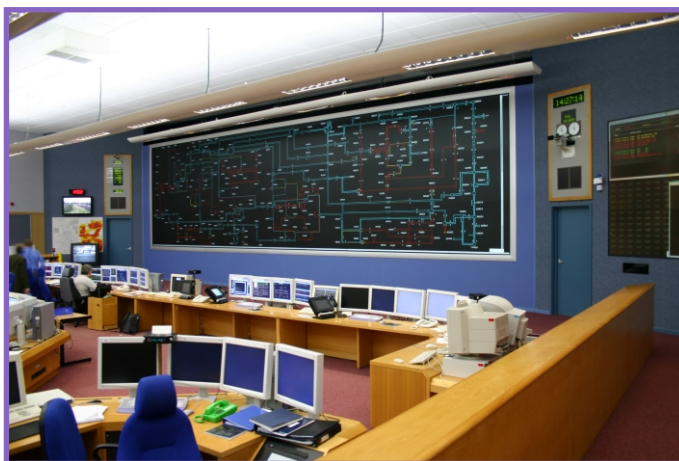

Barco Video Wall Displays

Barco Video Wall Displays

Within the controlroom environment, TEW have in excess of 15 years experience in the utilisation of large area dynamic displays.

For control room applications, TEW exclusively use Barco products. By partnering one of the world leaders of image processing technology, TEW is able to provide clients with solutions of uncompromising quality and functionality.

In addition this approach ensures TEW have an in depth and intimate knowledge of the products available and the capabilities of each system component. This experience is essential to ensure the maximum performance is exploited from new systems but is also invaluable when maintaining existing systems and configuring future upgrades.

Uniquely, TEW are also able to offer dynamic displays alongside mosaic mimics. Rather than competing technologies, these different display media can offer the client complimentary features whilst extracting maximum value from the available budget.

©TEW 2008. All rights reserved. This is the property of TEW. Unless you obtain the express written permission of TEW, no part shall be used, reproduced, divulged or made available to any third party and disclosure to you does not confer any right or licence.

Ref: o8o8o8

UK
www.tew.co.uk

Germany
www.tew-eng.de

Australia
www.tew-eng.com.au

Providing worldwide solutions

Automation • Control & Indication • Information & Display