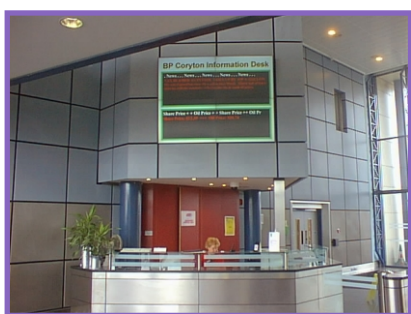

Barco Video Wall Displays

Barco Video Wall Displays

Within the controlroom environment, TEW have in excess of 15 years experience in the utilisation of large area dynamic displays.

For control room applications, TEW exclusively use Barco products. By partnering one of the world leaders of image processing technology, TEW is able to provide clients with solutions of uncompromising quality and functionality.

Uniquely, TEW are also able to offer dynamic displays alongside mosaic mimics. Rather than competing technologies, these different display media can offer the client complimentary features whilst extracting maximum value from the available budget.